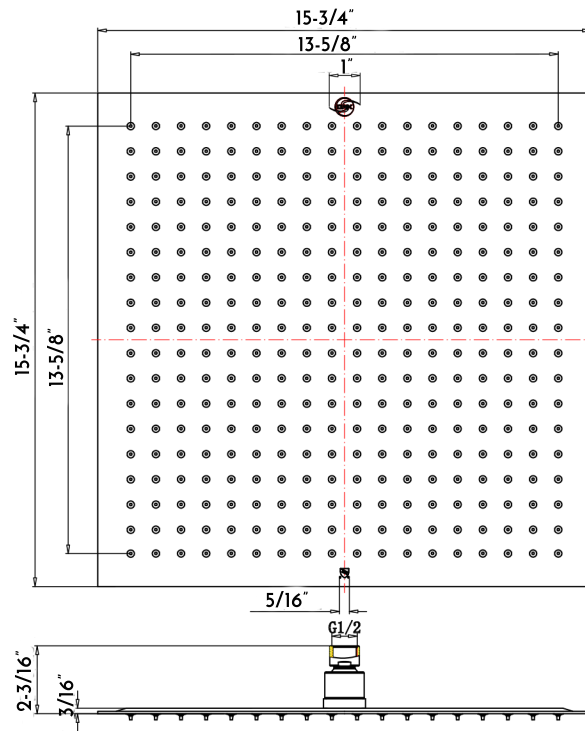

DAX-C2035-CR

SHOWER HEADS SERIES

FEATURES

- Silicone Nozzles
- Stainless Steel Body
- Size: 15-3/4" x 15-3/4" x 2-3/16"
- Shower Arm not included (Available)
- Chrome Finish